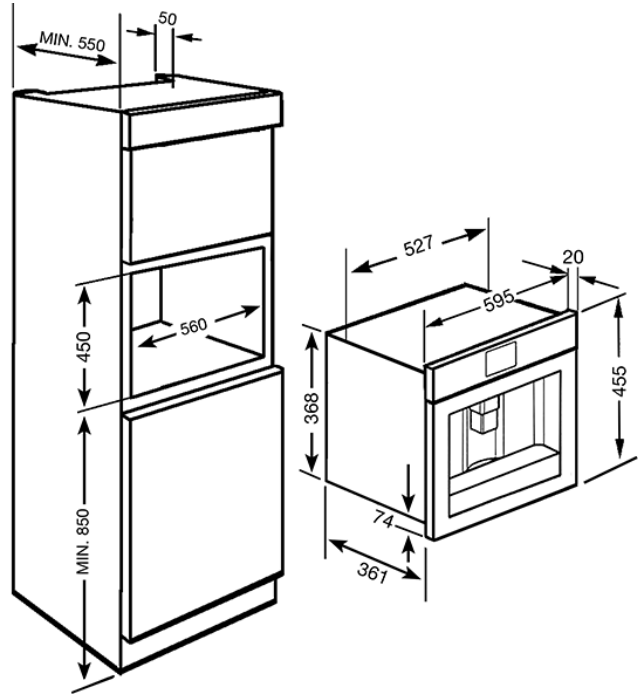

45 cm, automatic coffee machine, black glass.
Dolce Stil Novo
EAN13: 8017709221379

• **Components finishing:** Copper • **Controls** • Display: White LCD on black background (2 lines) • **Programs / Functions** • Coffee function (single) • Coffee function (double) • Pre-heat infuser function • Automatic Cappuccino maker with separate tank for milk • Hot water function: for Tea or other drinks • Ground coffee option • Adjustable coffee intensity: 5 levels • Variable coffee length: 3 levels • Adjustable cappuccino foam • Automatic rinsing: At every switch on/off • Automatic descaling • Programmed automatic switch-on • Variable coffee temperature: 3 levels • Adjustable coffee grinder • Water hardness • Low water alert • Automatic programmes: 30 • **Technical Features** • Coffee granules compartment • Ground coffee compartment • Removable water container • Used coffee waste container: Yes (14 single, 7 double) • Height-adjustable coffee spout • Steam dispenser for cappuccino • Removable milk jug • Drip tray • Lights: 2 • **Electrical Connection** • Nominal power: 1350 W • Current: 5.6 Amp • Voltage (V): 220-240 V • Frequency (Hz): 50-60 Hz