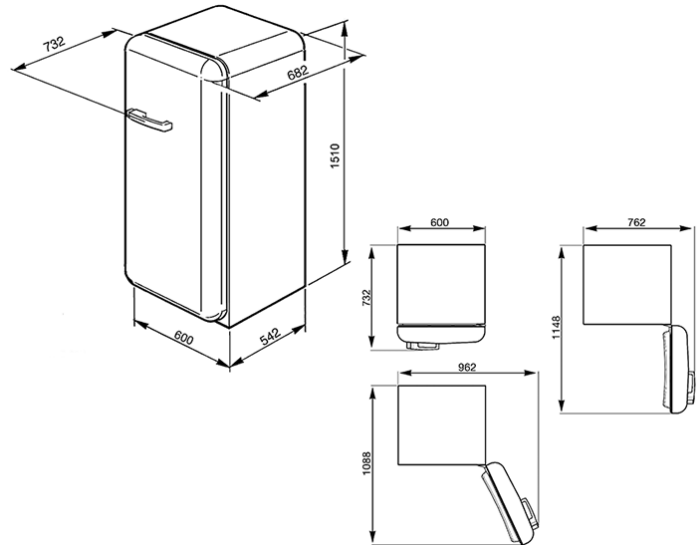

50's style Refrigerator with ice compartment, White,
Right hand hinge, Energy efficiency class A++
EAN13: 8017709157722

• **Refrigerator compartment features** • Number of adjustable shelves: 3 • Type of adjustable shelves: Glass • Crisper cover • Bottle shelf • Type of crisper cover: Glass • Refr internal lighting • Refr internal lighting type: Incandescent light • **Refrigerator Inner Door** • Number of balconies with transparent cover: 1 • Number of adjustable balconies: 1 • Adjustable balconies with metal wire • Number of bottle balconies: 1 • Bottle balconies with metal wire • **Other Refrigerator features** • Accessories: 1 cursore • Fan • **Performance / Energy Label** • Annual energy consumption: 180 kWh • Storage volume fresh food compartment: 222 l • Storage frozen food compartment: 26 l • Gross volume fresh food compartment: 230 l • Gross volume frozen food compartment: 26 l • Star rating frozen food compartment: 4 • Temperature rising time: 12 h • Freezing capacity: 2 kg/h • Climatic class: SN, N, ST, T • Noise level: 39 dB(A) • **Electrical Connection** • Voltage (V): 220-240 V • Frequency (Hz): 50 Hz • Plug type: Schuko

Versions

• FAB28RNE1 - Black, hinges on the right • FAB28RAZ1 - Pastel blue, hinges on the right • FAB28RBL1 - Blue, hinges on the right • FAB28RBV3 - Black velvet, hinges on the right • FAB28RCG1 - Chocolate, hinges on the right • FAB28RCS1 - Colour stripe, hinges on the right • FAB28RDB - Blue Denim, hinges on the right • FAB28RDG - Gold, hinges on the right • FAB28RG1 - Yellow, hinges on the right • FAB28RIT1 - Tricolore, hinges on the right • FAB28RO1 - Orange, hinges on the right • FAB28RP1 - Cream, hinges on the right • FAB28RR1 - Red, hinges on the left • FAB28RRO1 - Pink, hinges on the right • FAB28RUJ1 - Union Jack, hinges on the right • FAB28RV1 - Pastel green, hinges on the right • FAB28RVE1 - Lime green, hinges on the right • FAB28RX1 - Silver, hinges on the right