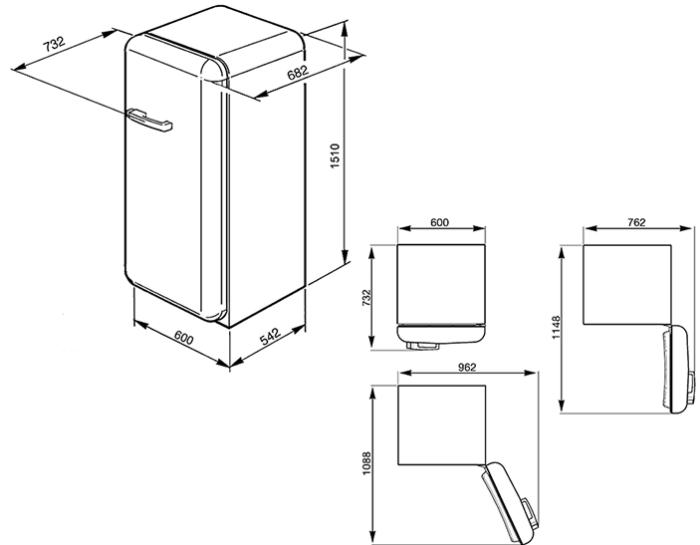

50's style Refrigerator with ice compartment, Black velvet,  
Right hand hinge, Energy efficiency class A++  
EAN13: 8017709157807

- **Refrigerator compartment features** • Number of adjustable shelves: 3 • Type of adjustable shelves: Glass • Crisper cover • Bottle shelf • Type of crisper cover: Glass • Refr internal lighting • Refr internal lighting type: Incandescent light • **Refrigerator Inner Door** • Number of balconies with transparent cover: 1 • Number of adjustable balconies: 1 • Adjustable balconies with metal wire • Number of bottle balconies: 1 • Bottle balconies with metal wire • **Other Refrigerator features** • Accessories: 1 cursore • Fan • **Performance / Energy Label** • Annual energy consumption: 180 kWh • Storage volume fresh food compartment: 222 l • Storage frozen food compartment: 26 l • Gross volume fresh food compartment: 230 l • Gross volume frozen food compartment: 26 l • Star rating frozen food compartment: 4 • Temperature rising time: 12 h • Freezing capacity: 2 kg/h • Climatic class: SN, N, ST, T • Noise level: 39 dB(A) • **Electrical Connection** • Voltage (V): 220-240 V • Frequency (Hz): 50 Hz • Plug type: Schuko

## Versions

- FAB28RNE1 - Black, hinges on the right • FAB28RAZ1 - Pastel blue, hinges on the right • FAB28RB1 - White, hinges on the right • FAB28RBL1 - Blue, hinges on the right • FAB28RCG1 - Chocolate, hinges on the right • FAB28RCS1 - Colour stripe, hinges on the right • FAB28RDB - Blue Denim, hinges on the right • FAB28RDG - Gold, hinges on the right • FAB28RG1 - Yellow, hinges on the right • FAB28RIT1 - Tricolore, hinges on the right • FAB28RO1 - Orange, hinges on the right • FAB28RP1 - Cream, hinges on the right • FAB28RR1 - Red, hinges on the left • FAB28RRO1 - Pink, hinges on the right • FAB28RUJ1 - Union Jack, hinges on the right • FAB28RV1 - Pastel green, hinges on the right • FAB28RVE1 - Lime green, hinges on the right • FAB28RX1 - Silver, hinges on the right