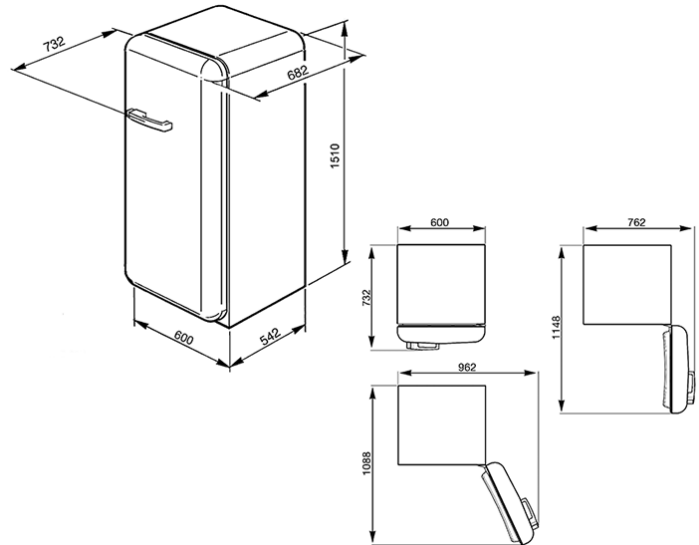

50's style Refrigerator with ice compartment, Gold,
Right hand hinge, Energy efficiency class A++
EAN13: 8017709182700

• **Refrigerator compartment features** • Number of adjustable shelves: 3 • Type of adjustable shelves: Glass • Crisper cover • Bottle shelf • Type of crisper cover: Glass • Refr internal lighting • Refr internal lighting type: Incandescent light • **Refrigerator Inner Door** • Number of balconies with transparent cover: 1 • Number of adjustable balconies: 1 • Adjustable balconies with metal wire • Number of bottle balconies: 1 • Bottle balconies with metal wire • **Other Refrigerator features** • Accessories: 1 cursor • Fan • **Performance / Energy Label** • Annual energy consumption: 180 kWh • Storage volume fresh food compartment: 222 l • Storage frozen food compartment: 26 l • Gross volume fresh food compartment: 230 l • Gross volume frozen food compartment: 26 l • Star rating frozen food compartment: 4 • Temperature rising time: 12 h • Freezing capacity: 2 kg/h • Climatic class: SN, N, ST, T • Noise level: 39 dB(A) • **Electrical Connection** • Voltage (V): 220-240 V • Frequency (Hz): 50 Hz • Plug type: Schuko

Versions

• FAB28RNE1 - Black, hinges on the right • FAB28RAZ1 - Pastel blue, hinges on the right • FAB28RB1 - White, hinges on the right • FAB28RBL1 - Blue, hinges on the right • FAB28RBV3 - Black velvet, hinges on the right • FAB28RCG1 - Chocolate, hinges on the right • FAB28RCS1 - Colour stripe, hinges on the right • FAB28RDB - Blue Denim, hinges on the right • FAB28RG1 - Yellow, hinges on the right • FAB28RIT1 - Tricolore, hinges on the right • FAB28RO1 - Orange, hinges on the right • FAB28RP1 - Cream, hinges on the right • FAB28RR1 - Red, hinges on the left • FAB28RRO1 - Pink, hinges on the right • FAB28RUJ1 - Union Jack, hinges on the right • FAB28RV1 - Pastel green, hinges on the right • FAB28RVE1 - Lime green, hinges on the right • FAB28RX1 - Silver, hinges on the right