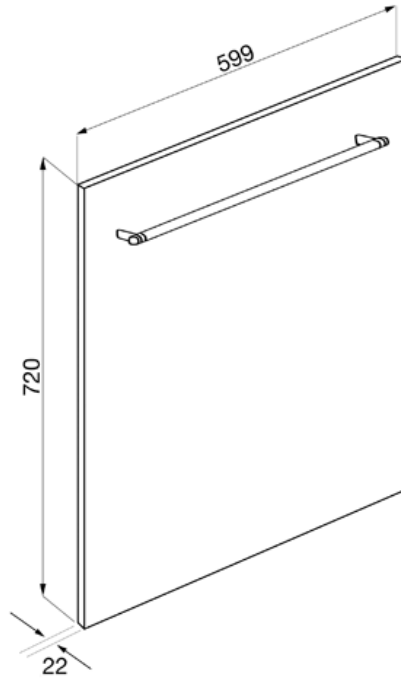

60 cm Door panel kit, Brushed antifingerprint
Stainless steel
EAN13: 8017709121822

- Brushed antifingerprint stainless steel door panel • Dimensions WxH (cm): 60 x 72 • Canali handle