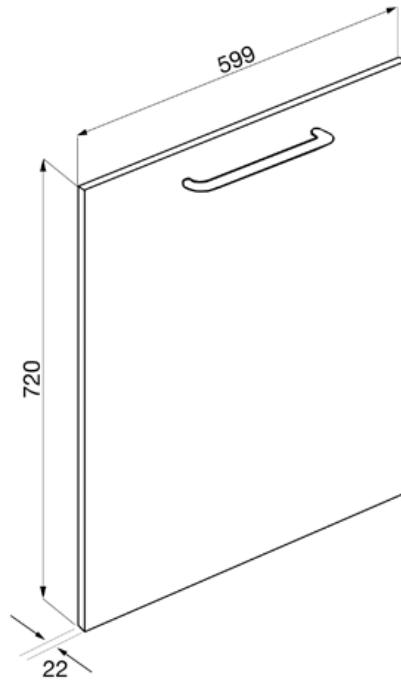

60 cm Door panel kit, Polished antifingerprint
Stainless steel
EAN13: 8017709121839

• Polished antifingerprint stainless steel door panel • Dimensions WxH (cm): 60 x 72 • Canali handle