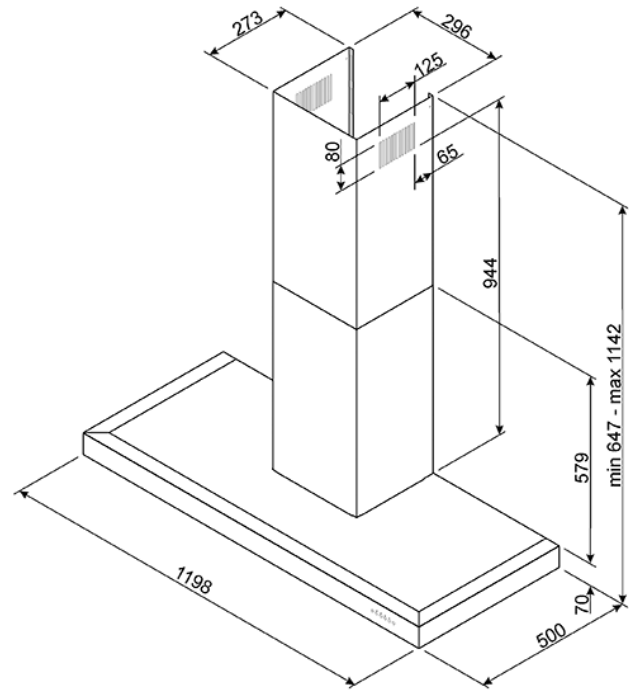

120CM Chimney Hood, Brushed Stainless steel.  
 Energy efficiency class: B  
 EAN13: 8017709201838

• **Controls** • Control setting: Electronic buttons • **Programs / Functions** • N° of speed: 3 • Intensive speed • Time-setting options: Automatic switch-off • **Technical Features** • N° of lights: 4 Type of light: LED • Light Power: 1 W • Motor power: 275 W • Filters number: 4 • Anti-grease filters: Aluminium • Filter replacement indicator • Vent outlet: 150 mm • Non return valve •

Speed	I	II	III	IV	Intensive
Extraction rate (IEC 61591) [m <sup>3</sup> /h]:	304	395	535	-	789
Noise level (IEC 60704-2-13) [dB(A)]:	54	58	65	-	71

• **Electrical Connection** • Electrical connection rating: 280 W • Voltage: 220-240 V • Frequency: 50-60 Hz