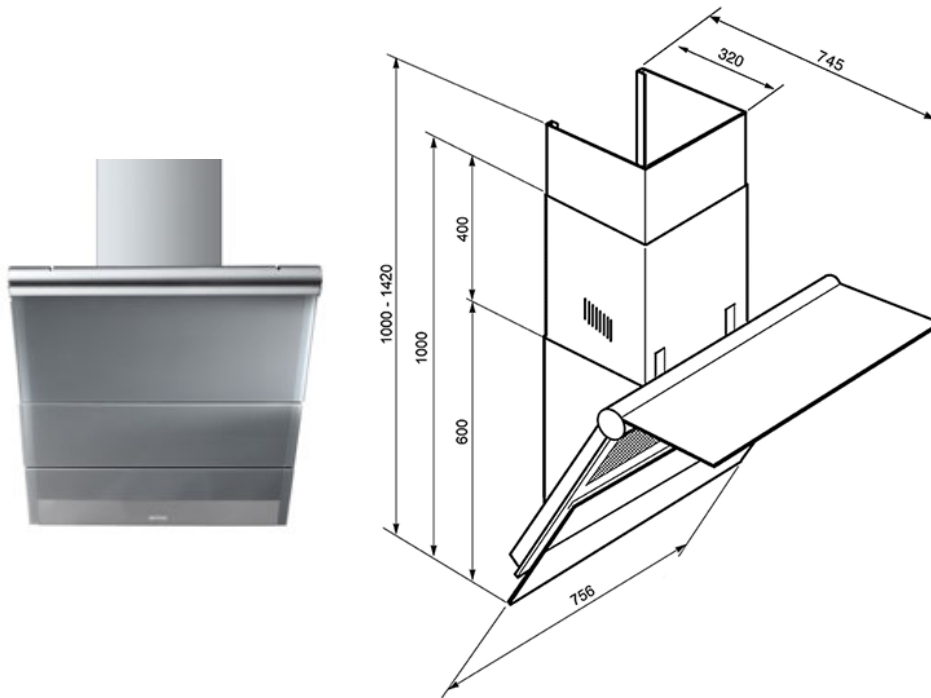

75CM "Linea Series" Angled Chimney
Hood, St/steel & Glass
EAN13: 8017709100155

• 1 high performance motor 240W • 4 speeds • 2 halogen lamps • Tilting glass panel • Electronic controls • 1 st/steel anti grease filter (dishwasher safe) • Automatic switch off (10 minute timer) for each speed • Filter cleaning/replacement indicator • Vent outlet Ø 150mm • Nominal power 240W • Extraction rates: • Ducted: 800 m³/h • Recirculated: 720 m³/h • Noise level: 42 dB(A)

Options

- KITFC906 - Long life charcoal filter