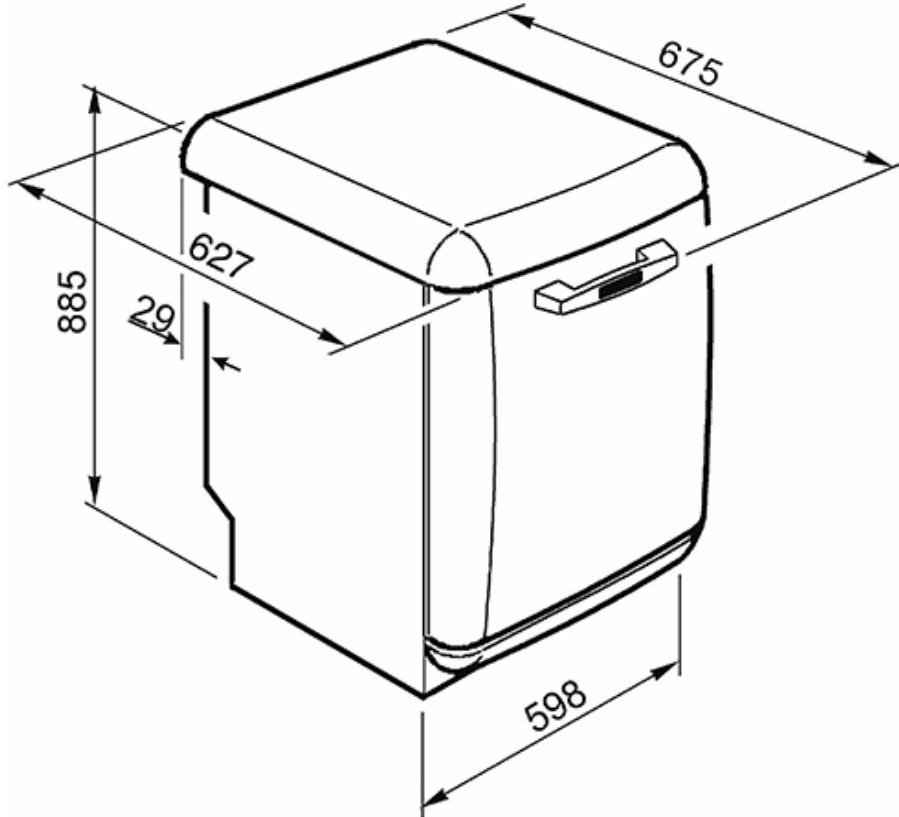

LVFABOR

50's Retro style

free standing
60 cm
orange
planetarium
energy rating A+++

SMEG S.p.A.
Via Leonardo da Vinci, 4
42016 Guastalla (RE)
Tel. 0522 821 1