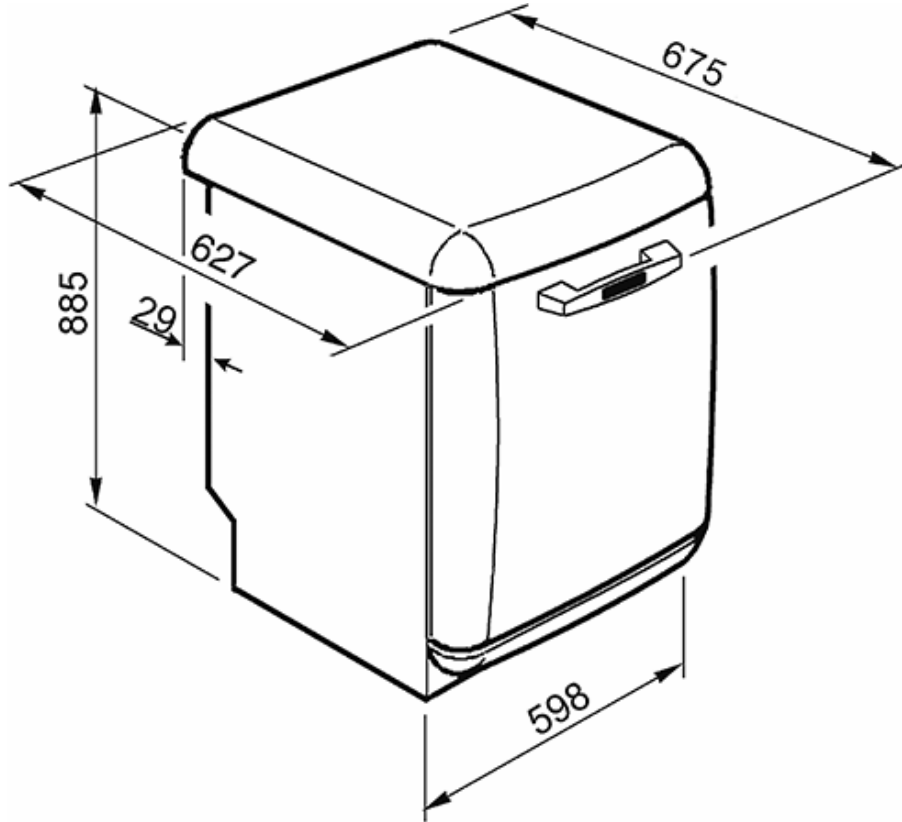

LVFABPB

50's Retro style

free standing
60 cm
pastel blue
planetarium
energy rating A+++

SMEG S.p.A.
Via Leonardo da Vinci, 4
42016 Guastalla (RE)
Tel. 0522 821 1