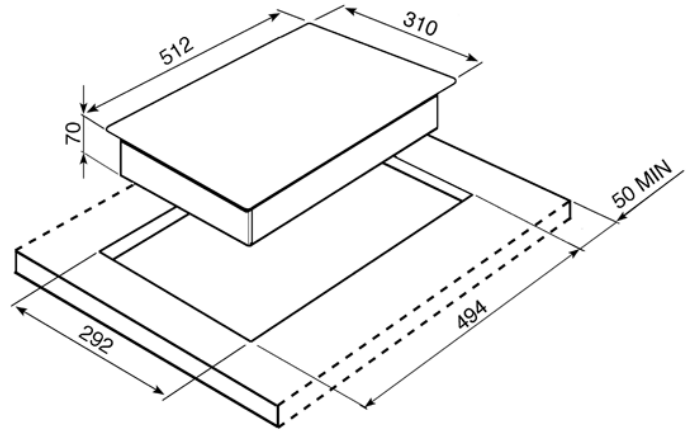

30CM Teppanyaki Hob, Brushed Stainless steel,
Ultra-low profile, Classic
EAN13: 8017709161910

• **Programs / Functions** • Total cook zones: 2 • Total induction cook zones: 2 • Power levels: 9 • **Controls** • Control setting: Knobs • **Options** • Controls Lock / Child Safety • Controls Lock • **Cooking zones** • Front centre - Teppan yaki - 1800 W - Booster 1400 W • Rear centre - Teppan yaki - 1800 W - Booster 1400 W • **Technical Features** • Automatic switch off when overheat • Residual heat indicator • Width (mm): 300 mm • **Accessories Included** • Scraper: 1 • Other accessories: Linea knobs kit • **Electrical Connection** • Electrical connection rating (W): 3000 W • Current (A): 13 A • Voltage (V): 220-240 V • Frequency (Hz): 50/60 Hz