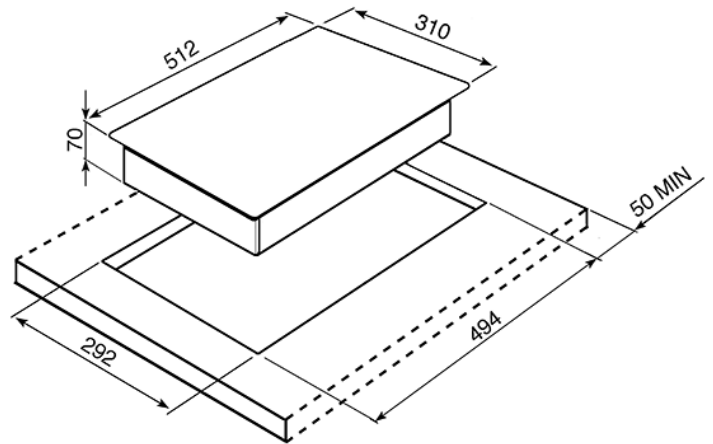

30CM Gas Hob, Brushed Stainless steel,
Ultra-low profile, Classic
EAN13: 8017709199395

• **Programs / Functions** • Total cook zones: 1 • Total gas cook zones: 1 • **Controls** • Control setting: Knobs • Automatic Ignition • **Cooking zones** • Pan stands: Cast iron • Burners: Standard • Centre - Gas - 2URP (dual) - 5200 W • **Technical Features** • Gas Type: G110 City gas • Gas safety valves • Width (mm): 300 mm • **Accessories Included** • Wok cast iron stand: 1 • Other accessories: Linea knobs kit • **Electrical Connection** • Electrical connection rating (W): 1 W • Voltage (V): 220-240 V • Cord type: Single phase • Frequency (Hz): 50/60 Hz