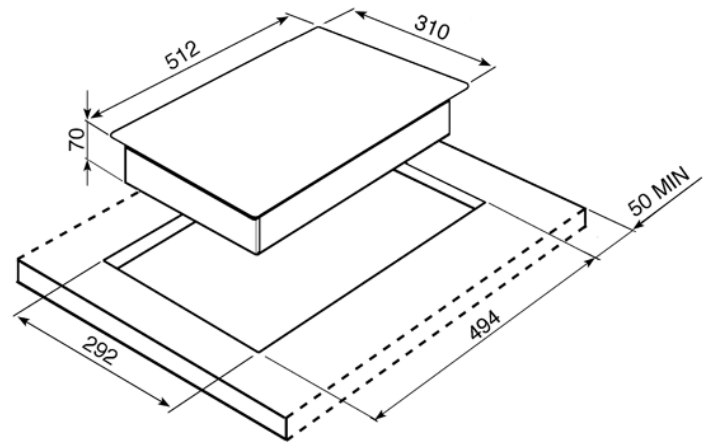

30CM Ceramic Hob, Stainless steel frame,
Ultra-low profile, Classic
EAN13: 8017709138035

• Ceramic black glass; Silver knobs • 2 high-light zones; 9 power levels • Residual heat indicators • Nominal power: 3000 W • Front: 1200 W ø 140 mm • Rear: 1800 W ø 180 mm • Voltage/ Frequency: 220-240 V / 50 - 60 Hz • Linea knobs kit, Scaper • 15 Amps power supply is required