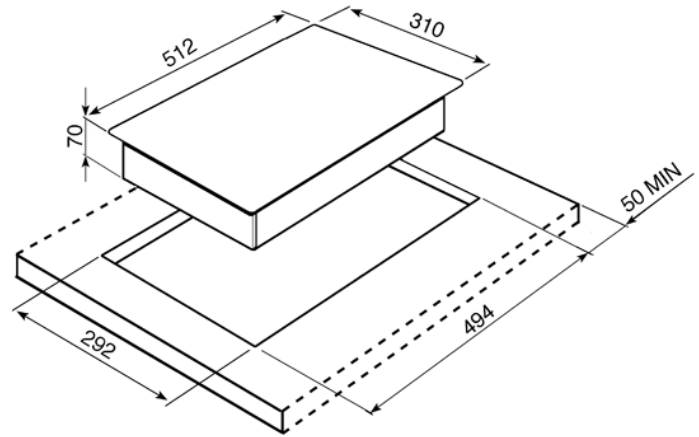

30CM Induction Hob, Brushed Stainless steel,
Ultra-low profile, Classic
EAN13: 8017709161941

• **Programs / Functions** • Total cook zones: 2 • Total induction cook zones: 2 • **Controls** • Control setting: Knobs • **Options** • Controls Lock / Child Safety • **Cooking zones** • Front centre - Induction - single - 1400 W - Booster 2200 W - Ø 145 mm • Rear centre - Induction - single - 1800 W - Booster 3000 W - Ø 210 mm • **Technical Features** • Electronic probes • Automatic pan diameter adjustment • Pan presence detection • Indication of the minimum pan diameter • Automatic switch off when overheat • Residual heat indicator • Protection against accidental start up • Width (mm): 300 mm • **Accessories Included** • Other accessories: Linea knobs kit • **Electrical Connection** • Electrical connection rating (W): 3600 W • Current (A): 16 A • Voltage (V): 220-240 V • Frequency (Hz): 50/60 Hz