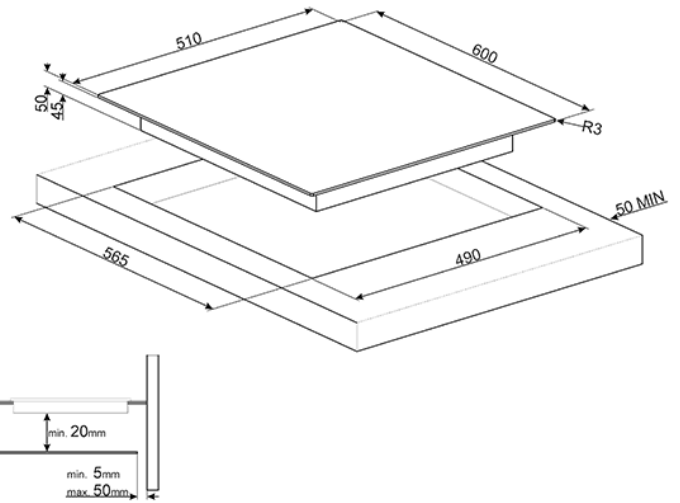

Ceramic Hob, 60 cm, Black
EAN13: 8017709234744

• Built-in: Ultra-low profile • Glass edge: Angled edge • **Programs / Functions** • Total no. of cook zones: 3 • No. of ceramic cook zones: 3 • No. of cooking zones with Booster: 3 • Main on/off switch • Power levels: 9 • **Controls** • Control setting: Touch control • **Options** • Keep warm automatic function • End cooking timer: 3 • Minute minder: 1 • End of cooking acoustic alarm • Residual time indicator • Limited Power Consumption Mode - Steps: 2800, 4000 W • Show Room Demo Option • Control Lock / Child Safety • Quick start • **Cooking zones** • Front left - Ceramic - single - 1800 W - Ø 18.4 cm • Rear left - Ceramic - single - 1200 W - Ø 14.8 cm • Right - Ceramic - triple - 1050 - 1950 - 2700 W - Ø 15.0 - Ø 21.6 - Ø 28.8 cm • Front right - Ceramic - single - 1200 W - Ø 14.0 cm • **Accessories Included** • Scraper: 1 • **Electrical Connection** • Electrical connection rating (W): 5700 W • Current: 25 Amp • Voltage (V): 220-240 V • Voltage 2 (V): 380-415 V • Frequency (Hz): 50/60 Hz