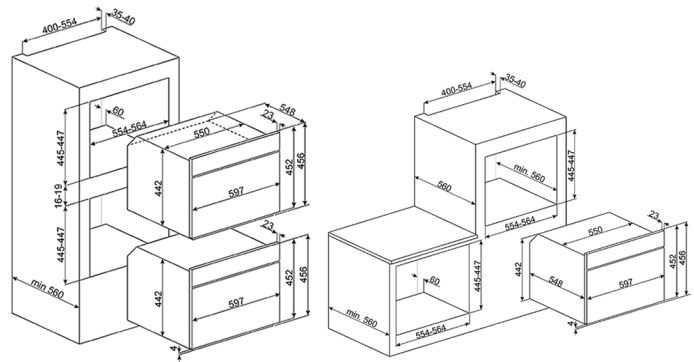

60CM "Dolce Stil Novo" Compact Combi steam Oven,  
 vapor clean , Black glass.  
 Energy Rating: A+  
 EAN13: 8017709232269

• **Aesthetics** • **Component finish: Copper** • Glass Type: Nervista • **Programs / Functions** • Automatic programmes: 50 • No. of cooking functions: 12 • Steam functions: Manual steam/ Steam + bottom + upper + fan/ Steam + circulaire + fan • Other Steam functions: Tank cleaning, Water outlet, Water input, Descaling programme • Other functions: Proving, Sabbath • Cleaning functions: Vapor Clean • **Controls** • Display / Clock: TFT graphic • Easyguide display • **Options** • Timer: Electronic • Time-setting options: Delay start and automatic end cooking • Minute minder • End of cooking acoustic alarm • Limited Power Consumption Mode • Controls Lock / Child Safety • Other options: Keep warm, Eco light • Showroom demo option • Rapid pre-heating: Yes • **Technical Features** • Oven control: Electronic • Cooking method: Combi Steam • Minimum Temperature: 30 °C • Maximum temperature: 250 °C • Cavity material: Ever clean Enamel • No. of shelves: 3 • Shelves type: Metal racks • No. of lights: 1 • Light type: Halogen • Light Power: 40 W • Water tank capacity: 1.2 litres • Door: Temperate door • Removable door • Full glass inner door • Removable inner door • Soft Close hinges • Safety Thermostat • Heating suspended when door is opened • Cooling system: Tangential • Cooling duct: Single • Steam stops when door is opened • **Performance / Energy Label** • Net volume of the cavity: 41 litres • **Accessories Included** • Grid with back stop: 1 • Insert grid: 1 • Enamelled deep tray (40mm): 1 • St/steel tray (20mm): 1 • Other: Sponge/ Boiler cover/ Beaker • **Electrical Connection** • Voltage: 220-240 V • Electrical connection rating (W): 3100 W • Current: 14 Amp • Frequency (Hz): 50/60 Hz