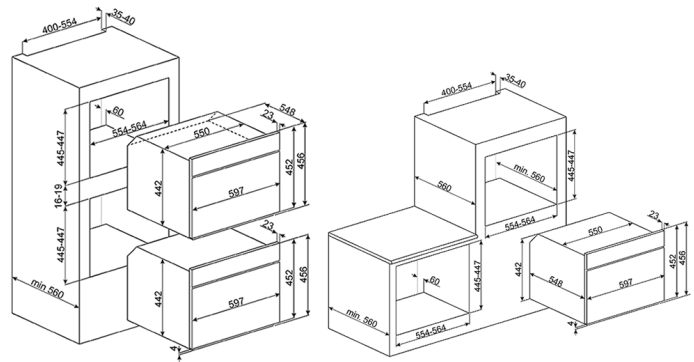

60CM "Dolce Stil Novo" Compact Combi steam Oven,  
vapor clean , Black glass.  
Energy Rating: A+  
EAN13: 8017709217983

• **Aesthetics** • **Control setting: Control knobs** • **Component finish: Copper** • **Programs / Functions** • No. of cooking functions: 12 • Cleaning functions: Vapor Clean • Automatic programmes: 50 • Other functions: Proving, Sabbath • Other Steam functions: Tank cleaning, Water outlet, Water input, Descaling programme • **Controls** • Display / Clock: **TFT graphic** • Easyguide display • **Options** • Cooking time setting: Delay start and automatic end cooking • End of cooking acoustic alarm • Minute minder • Power limiter • Showroom demo option • Controls Lock / Child Safety • Rapid pre-heating • Other options: Keep warm, Eco light • Minimum Temperature: 30 °C • Maximum temperature: 250 °C • **Technical Features** • Cavity material: Ever clean Enamel • Net Volume: 41 litres • Gross volume: 50 litres • No. of shelves: 3 • Shelves type: Metal racks • No. of lights: 1 • Light type: Halogen • Light Power: 40 W • Water tank capacity: 1.2 litres • Light when door is opened • Full glass inner door • Removable inner door • Heating suspended when door is opened • Cooling system: Tangential • Door: Temperate door • Soft Close hinges • Steam stops when door is opened • **Accessories Included** • Grill mesh: 1 • Grid with back stop: 2 • Enamelled deep tray (40mm): 1 • St/steel tray (20mm): 1 • St/steel perforated deep tray (40mm): 1 • Other: Sponge/ Boiler cover • **Electrical Connection** • Voltage: 220-240 V • Electrical connection rating (W): 3100 W • Current: 14 Amp • Frequency (Hz): 50/60 Hz