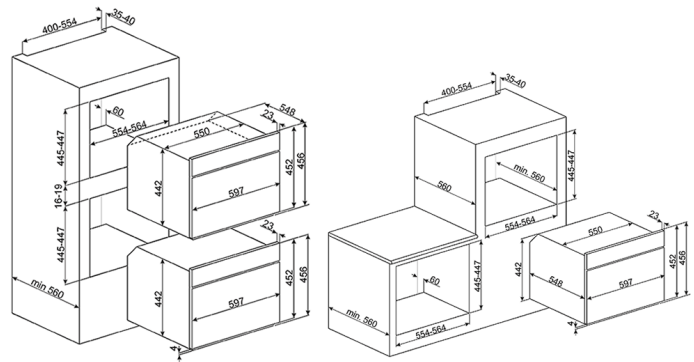

60CM "Dolce Stil Novo" Compact Combi steam Oven,
vapor clean , Black glass.
Energy Rating: A+
EAN13: 8017709236175

- **Aesthetics** • **Component finish: Copper** • Glass Type: Nervista • **Programs / Functions** • Automatic programmes: 50 • Customisable recipes: 10 • No. of cooking functions: 12 • Steam functions: Manual steam/ Steam + bottom + upper + fan/ Steam + circulaire + fan/ Warming and re-generation • Other Steam functions: Tank cleaning, Water outlet, Water input, Descaling programme • Other functions: Defrost by time, Defrost by weight, Proving, Sabbath • Cleaning functions: Vapor Clean • **Controls** • Display / Clock: **TFT graphic , colour touch screen** • Easyguide display • **Options** • Timer: Electronic • Time-setting options: Delay start and automatic end cooking • Minute minder • End of cooking acoustic alarm • Limited Power Consumption Mode • Controls Lock / Child Safety • Other options: Keep warm, Eco light • Showroom demo option • Rapid pre-heating: Yes • **Technical Features** • Oven control: Electronic • Cooking method: Combi Steam • Minimum Temperature: 30 °C • Maximum temperature: 250 °C • Cavity material: Ever clean Enamel • No. of shelves: 3 • Shelves type: Metal racks • No. of lights: 1 • Light type: Halogen • Light Power: 40 W • Water tank capacity: 1.2 litres • Light when door is opened • Door: Temperate door • Removable door • Full glass inner door • Removable inner door • Total no. of door glasses: 3 • Soft Close hinges • Safety Thermostat • Heating suspended when door is opened • Cooling system: Tangential • Cooling duct: Single • Steam stops when door is opened • **Performance / Energy Label** • Net volume of the cavity: 41 litres • **Accessories Included** • Grid with back stop: 1 • Insert grid: 1 • Enamelled deep tray (40mm): 1 • St/steel tray (20mm): 1 • St/steel perforated deep tray (40mm): 1 • Telescopic Guide rails, partial Extraction : 1 • Other: Sponge/ Boiler cover/ Beaker • **Electrical Connection** • Voltage: 220-240 V • Electrical connection rating (W): 3100 W • Current: 14 Amp • Frequency (Hz): 50/60 Hz