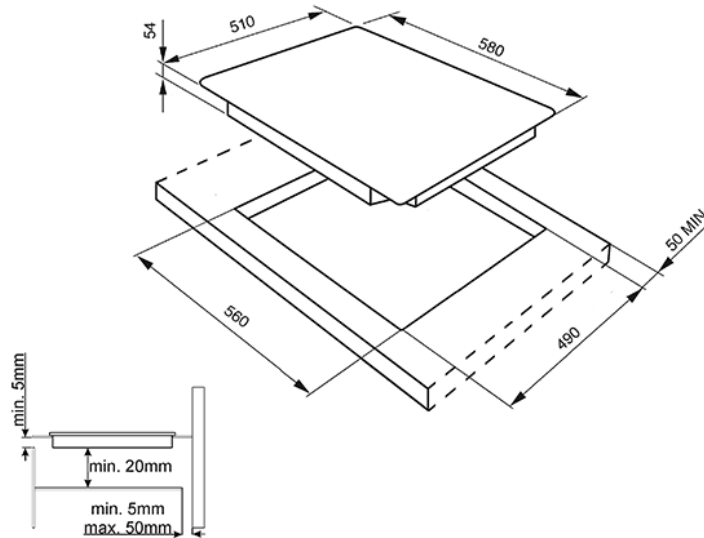

60CM Induction Hob, Black  
EAN13: 8017709191610

• **Programs / Functions** • Total cook zones: 3 • Total induction cook zones: 3 • Total Booster cook zones: 3 • Main on/off switch • Power levels: 9 • **Controls** • Control setting: Touch control • **Options** • Simmering Function • End cooking timer: 3 • End of cooking acoustic alarm • Residual time indicator • Limited Power Consumption Mode • Controls Lock / Child Safety • **Cooking zones** • Front left - Induction - single - 1200 W - Booster 1650 W - Ø 145 mm • Rear left - Induction - single - 2100 W - Booster 2500 W - Ø 210 mm • Right - Induction - giant - 2100 W - Booster 4000 W - Ø 280 mm • **Technical Features** • Automatic pan diameter adjustment • Pan presence detection • Indication of the minimum pan diameter • Automatic switch off when overheat • Automatic switch off when overflow • Residual heat indicator • Protection against accidental start up • Width (mm): 580 mm • Edge type: Beveled • **Electrical Connection** • Electrical connection rating (W): 7200 W • Current (A): 30.4 A • Voltage (V): 220-240 V • Voltage 2 (V): 380-415 V • Cord type: Universal • Frequency (Hz): 50-60 Hz