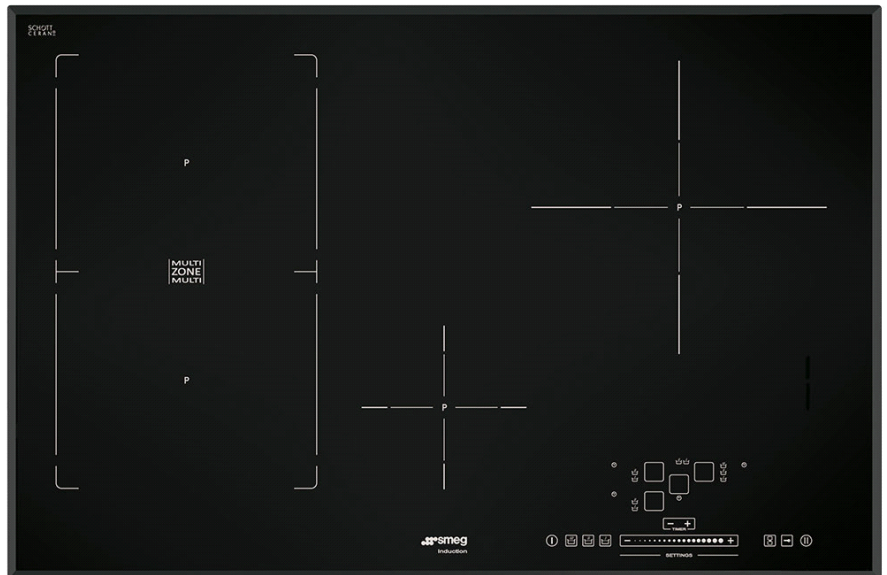

Cooking zones

Front left - Induction - Multizone - 1750 W -
Booster 2400 W - Ø 180x230 mm

Rear left - Induction - multizone - 1750 W -
Booster 2400 W - Ø 180x230 mm

Front right - Induction - single - 1400 W -
Booster 2000 W - Ø 145 mm

Rear right - Induction - giant - 2300 W -
Booster 4100 W - Ø 280 mm

Technical Features

Automatic pan adjustment

Automatic pan detection

Minimum pan diameter indication

Automatic switch off when overheat

Automatic switch off when overflow
Residual heat indicator
Protection against accidental start up
Width (mm): 770 mm
Glass edge: Angled edge