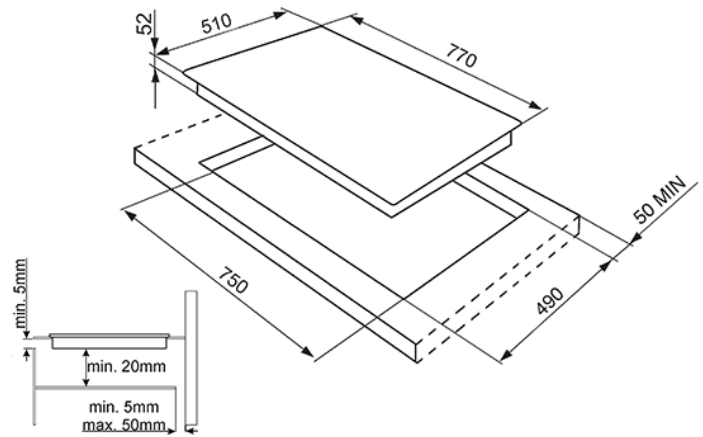

80CM Induction Hob, Black, Ultra-low profile  
EAN13: 8017709193478

• **Programs / Functions** • Total no. of cook zones: 4 • No. of induction cook zones: 4 • No. of cooking zones with Booster: 4 • No. of Flexible zones: 1 • Main on/off switch • Power levels: 9 • **Controls** • Type of control setting: Touch control • Slider • **Options** • Multizone Option • Auto-boiling Function • Simmering Function • Melting/Low temperature cooking function • Pause option • End cooking timer: 4 • End of cooking acoustic alarm • Residual time indicator • Control Lock / Child Safety • Rapid level selection • **Cooking zones** • Front left - Induction - Multizone - 1750 W - Booster 2400 W - Ø 180x230 mm • Rear left - Induction - multizone - 1750 W - Booster 2400 W - Ø 180x230 mm • Front right - Induction - single - 1400 W - Booster 2000 W - Ø 145 mm • Rear right - Induction - giant - 2300 W - Booster 4100 W - Ø 280 mm • **Technical Features** • Automatic pan adjustment • Automatic pan detection • Minimum pan diameter indication • Automatic switch off when overheat • Automatic switch off when overflow • Residual heat indicator • Protection against accidental start up • Width (mm): 770 mm • Glass edge: Angled edge • **Electrical Connection** • Electrical connection rating (W): 7400 W • Current: 31.3 Amp • Voltage (V): 230 V • Voltage 2 (V): 400 V • Type of electric cable: Universal • Frequency (Hz): 50-60 Hz