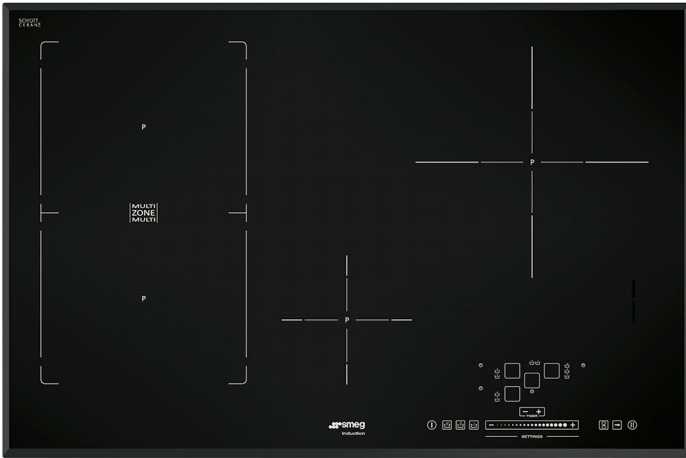

80CM Induction Hob, Black, Ultra-low profile  
EAN13: 8017709193478

• **Programs / Functions** • Total no. of cook zones: 4 • No. of induction cook zones: 4 • No. of cooking zones with Booster: 4 • No. of Flexible zones: 1 • Main on/off switch • Power levels: 9 • **Controls** • Type of control setting: Touch control • Slider • **Options** • Multizone Option • Auto-boiling Function • Simmering Function • Melting/Low temperature cooking function • Pause option • End cooking timer: 4 • End of cooking acoustic alarm • Residual time indicator • Control Lock / Child Safety • Rapid level selection • **Cooking zones** • Front left - Induction - Multizone - 1750 W - Booster 2400 W - Ø 180x230 mm • Rear left - Induction - multizone - 1750 W - Booster 2400 W - Ø 180x230 mm • Front right - Induction - single - 1400 W - Booster 2000 W - Ø 145 mm • Rear right - Induction - giant - 2300 W - Booster 4100 W - Ø 280 mm • **Technical Features** • Automatic pan adjustment • Automatic pan detection • Minimum pan diameter indication • Automatic switch off when overheat • Automatic switch off when overflow • Residual heat indicator • Protection against accidental start up • Width (mm): 770 mm • Glass edge: Angled edge • **Electrical Connection** • Electrical connection rating (W): 7400 W • Current: 31.3 Amp • Voltage (V): 230 V • Voltage 2 (V): 400 V • Type of electric cable: Universal • Frequency (Hz): 50-60 Hz