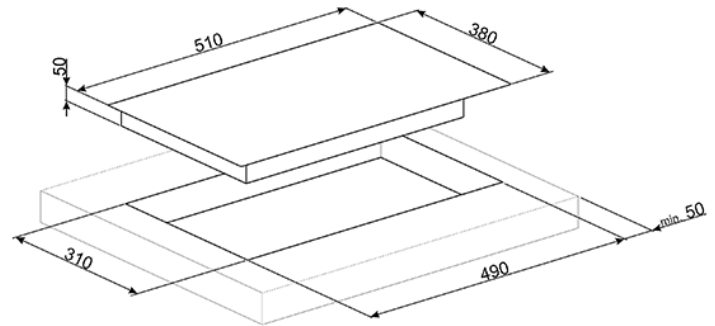

38CM Induction Hob, Black glass,
Dolce Stil Novo
EAN13: 8017709221935

• **Components finishing:** Copper • Built-in: Traditional • Glass Type: Ceramic • Glass edge: Straight edge • **Programs / Functions** • Total no. of cook zones: 2 • No. of induction cook zones: 2 • No. of cooking zones with Booster: 2 • No. of Flexible zones: 1 • Main on/off switch • Power levels: 9 • Keep warm automatic function • **Controls** • Type of control setting: Touch control • Slider • **Options** • Multizone Option • Simmering Function • Melting/Low temperature cooking function • End cooking timer: 2 • Pause option • Minute minder: 1 • End of cooking acoustic alarm • Residual time indicator • Show Room Demo Option • Control Lock / Child Safety • Rapid level selection • **Cooking zones** • Front centre - Induction - Multizone - 2100 W - Booster 3700 W - 18.0x23.0 cm • Rear centre - Induction - multizone - 2100 W - Booster 3700 W - 18.0x23.0 cm • **Technical Features** • Electronic probes • Automatic setting according to pan dimension • Automatic pan detection • Automatic switch off when overheat • Automatic switch off when overflow • Residual heat indicator • Protection against accidental start up • **Accessories Included** • Scraper: 1 • **Electrical Connection** • Electrical connection rating (W): 3100 W • Current: 14 Amp • Voltage (V): 220-240 V • Type of electric cable: Single phase • Frequency (Hz): 50/60 Hz