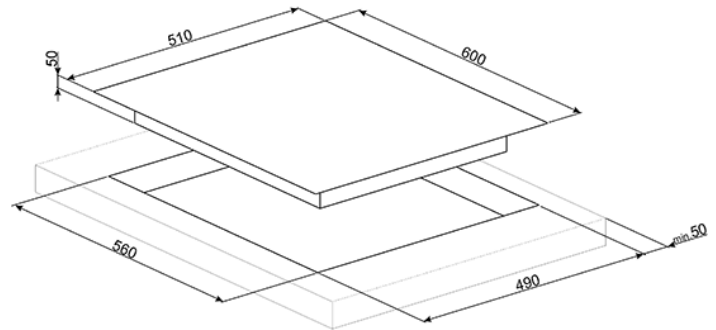

60CM Induction Hob, Black glass,  
Dolce Stil Novo  
EAN13: 8017709221942

• **Components finishing: Copper** • Built-in: Traditional • Glass Type: Ceramic • Glass edge: Straight edge • **Programs / Functions** • Total no. of cook zones: 4 • No. of induction cook zones: 4 • No. of cooking zones with Booster: 4 • No. of Flexible zones: 2 • Main on/off switch • Power levels: 9 • Keep warm automatic function • **Controls** • Type of control setting: Touch control • Slider • **Options** • Multizone Option • Simmering Function • Melting/Low temperature cooking function • End cooking timer: 4 • Pause option • Minute minder: 1 • End of cooking acoustic alarm • Residual time indicator • Show Room Demo Option • Control Lock / Child Safety • Rapid level selection • **Cooking zones** • Front left - Induction - Multizone - 2100 W - Booster 3700 W - 18.0x23.0 cm • Rear left - Induction - multizone - 2100 W - Booster 3700 W - 18.0x23.0 cm • Rear right - Induction - Multizone - 2100 W - Booster 3700 W - 18.0x23.0 cm • Front right - Induction - multizone - 2100 W - Booster 3700 W - 18.0x23.0 cm • **Technical Features** • Automatic setting according to pan dimension • Automatic pan detection • Automatic switch off when overheat • Automatic switch off when overflow • Residual heat indicator • Protection against accidental start up • **Accessories Included** • Scraper: 1 • **Electrical Connection** • Electrical connection rating (W): 7400 W • Current: 33 Amp • Voltage (V): 220-240 V • Voltage 2 (V): 380-415 V • Type of electric cable: Universal • Frequency (Hz): 50/60 Hz